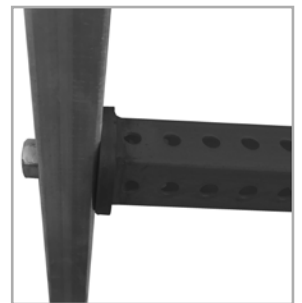

Easy 1-bolt assembly to truck frame.